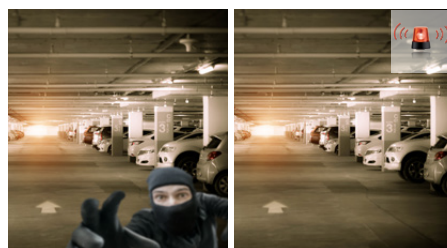

FUNZIONI SMART: SEGNALAZIONI ACCURATE

Line Crossing Detection

Intrusion Detection

Unattended Baggage Detection

Object Removal Detection

Sudden Scene Change Detection

Face Capture

Region Entrance Detection